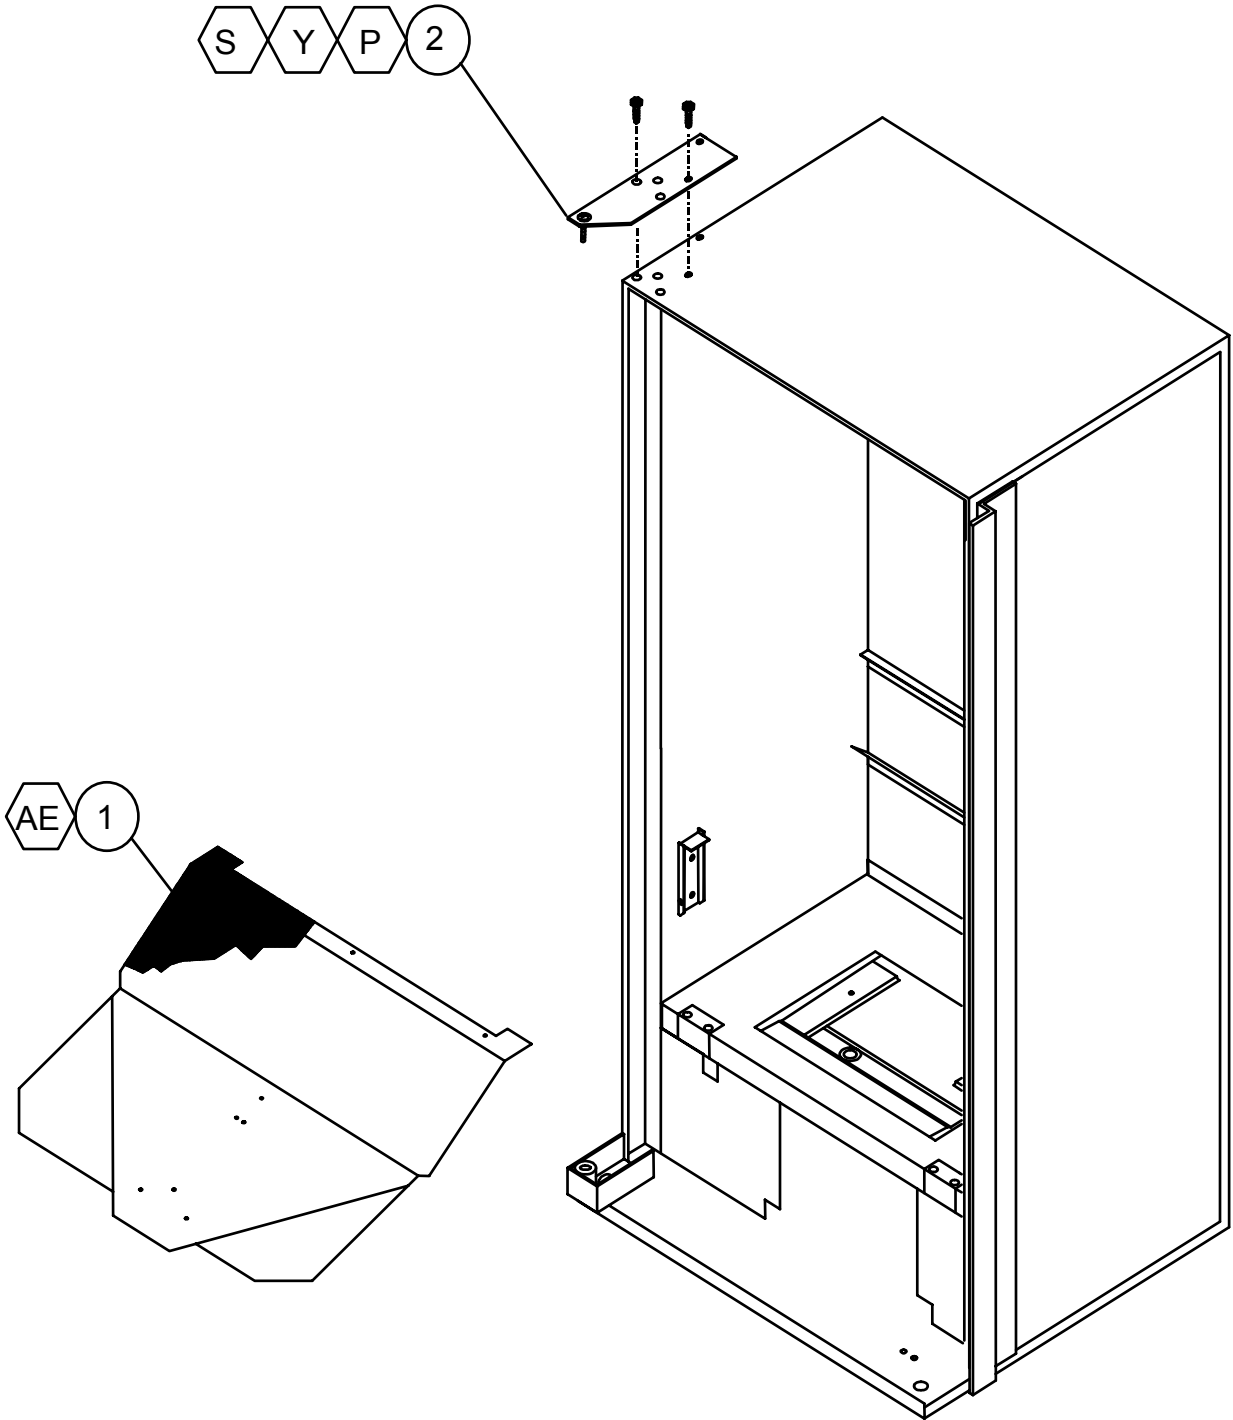

MARKETING VENDOR COCA-COLA CABINET ASSEMBLY

ITEM NO.	DESCRIPTION	QTY REQ	PART NO.
1	PRODUCT CHUTE ASSEMBLY	1	2008643-03
2	TOP HINGE - RED	1	2000805-000