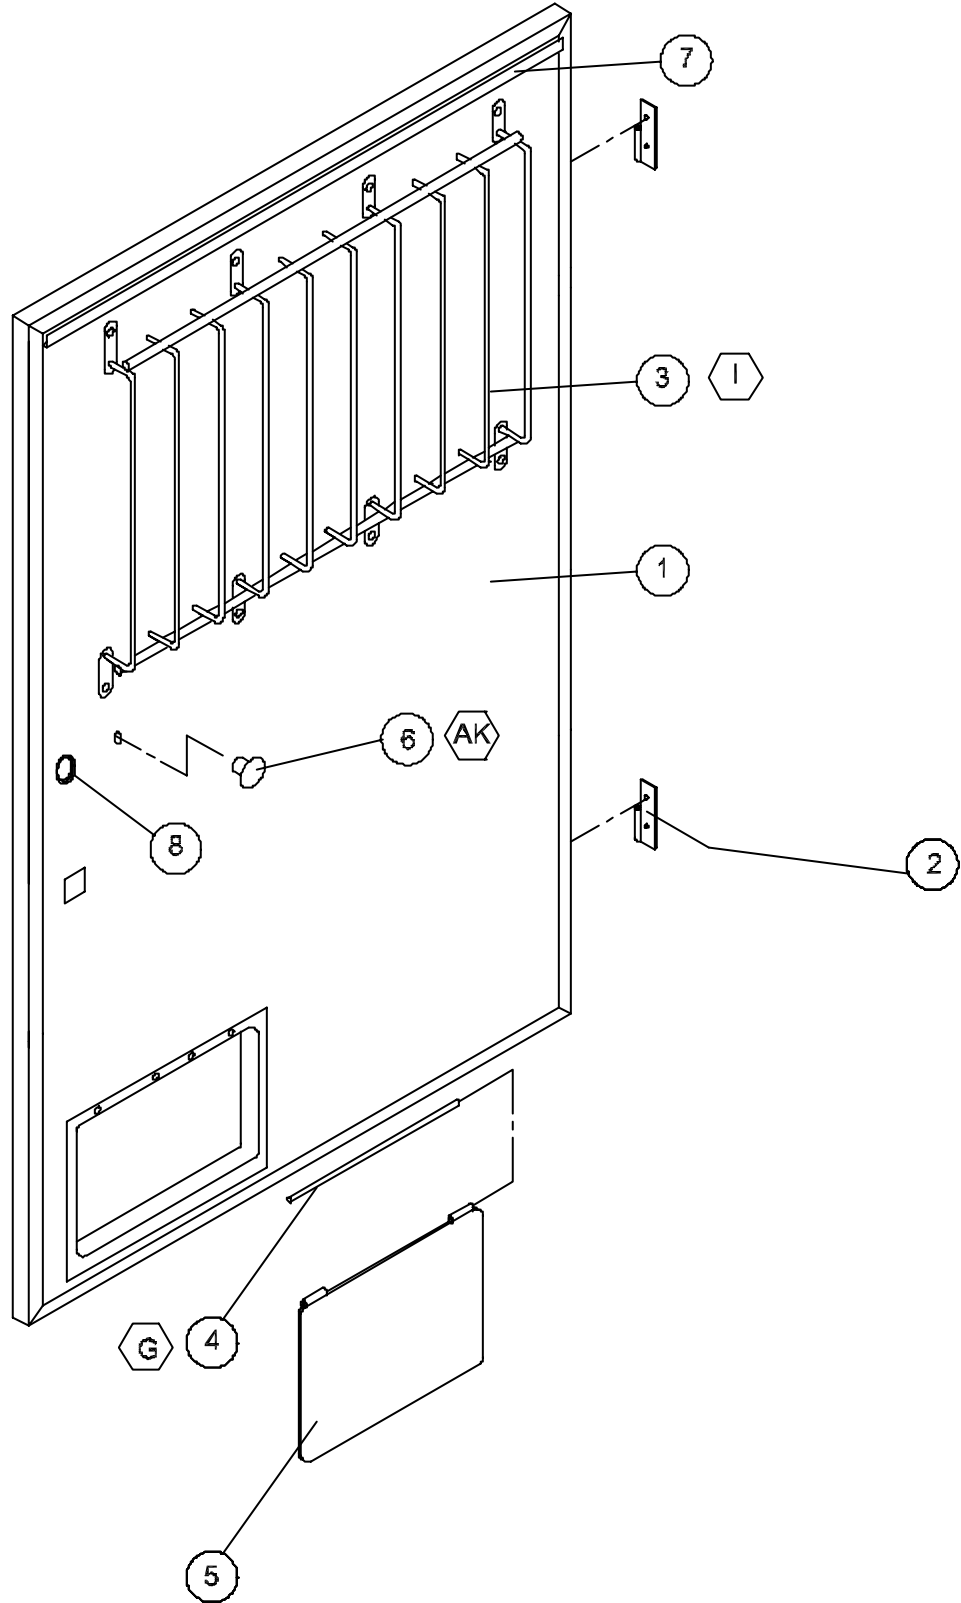

MARKETING VENDOR COCA-COLA LOCK ASSEMBLY

ITEM NO.	DESCRIPTION	QTY REQ	PART NO.
1	T-HANDLE LOCK ASSEMBLY	1	1119236
2	T-HANDLE	1	1116732
3	PIN - STUD	1	387601
4	LOCK STUD	1	1114945
5	SPRING	1	389691
6	E-RING RETAINER	1	388589
7	HEX WASHER	1	387600
8	SPRING - HEAVY	1	389690
9	FLAT WASHER	1	387718
10	FLANGE	1	1116724
11	WASHER	1	V801023
12	VAPOR SEAL	1	388132
13	E-RING RETAINER	2	388589
~	GUARD - T-HANDLE LOCK ASSEMBLY (NOT SHOWN)	1	1119554