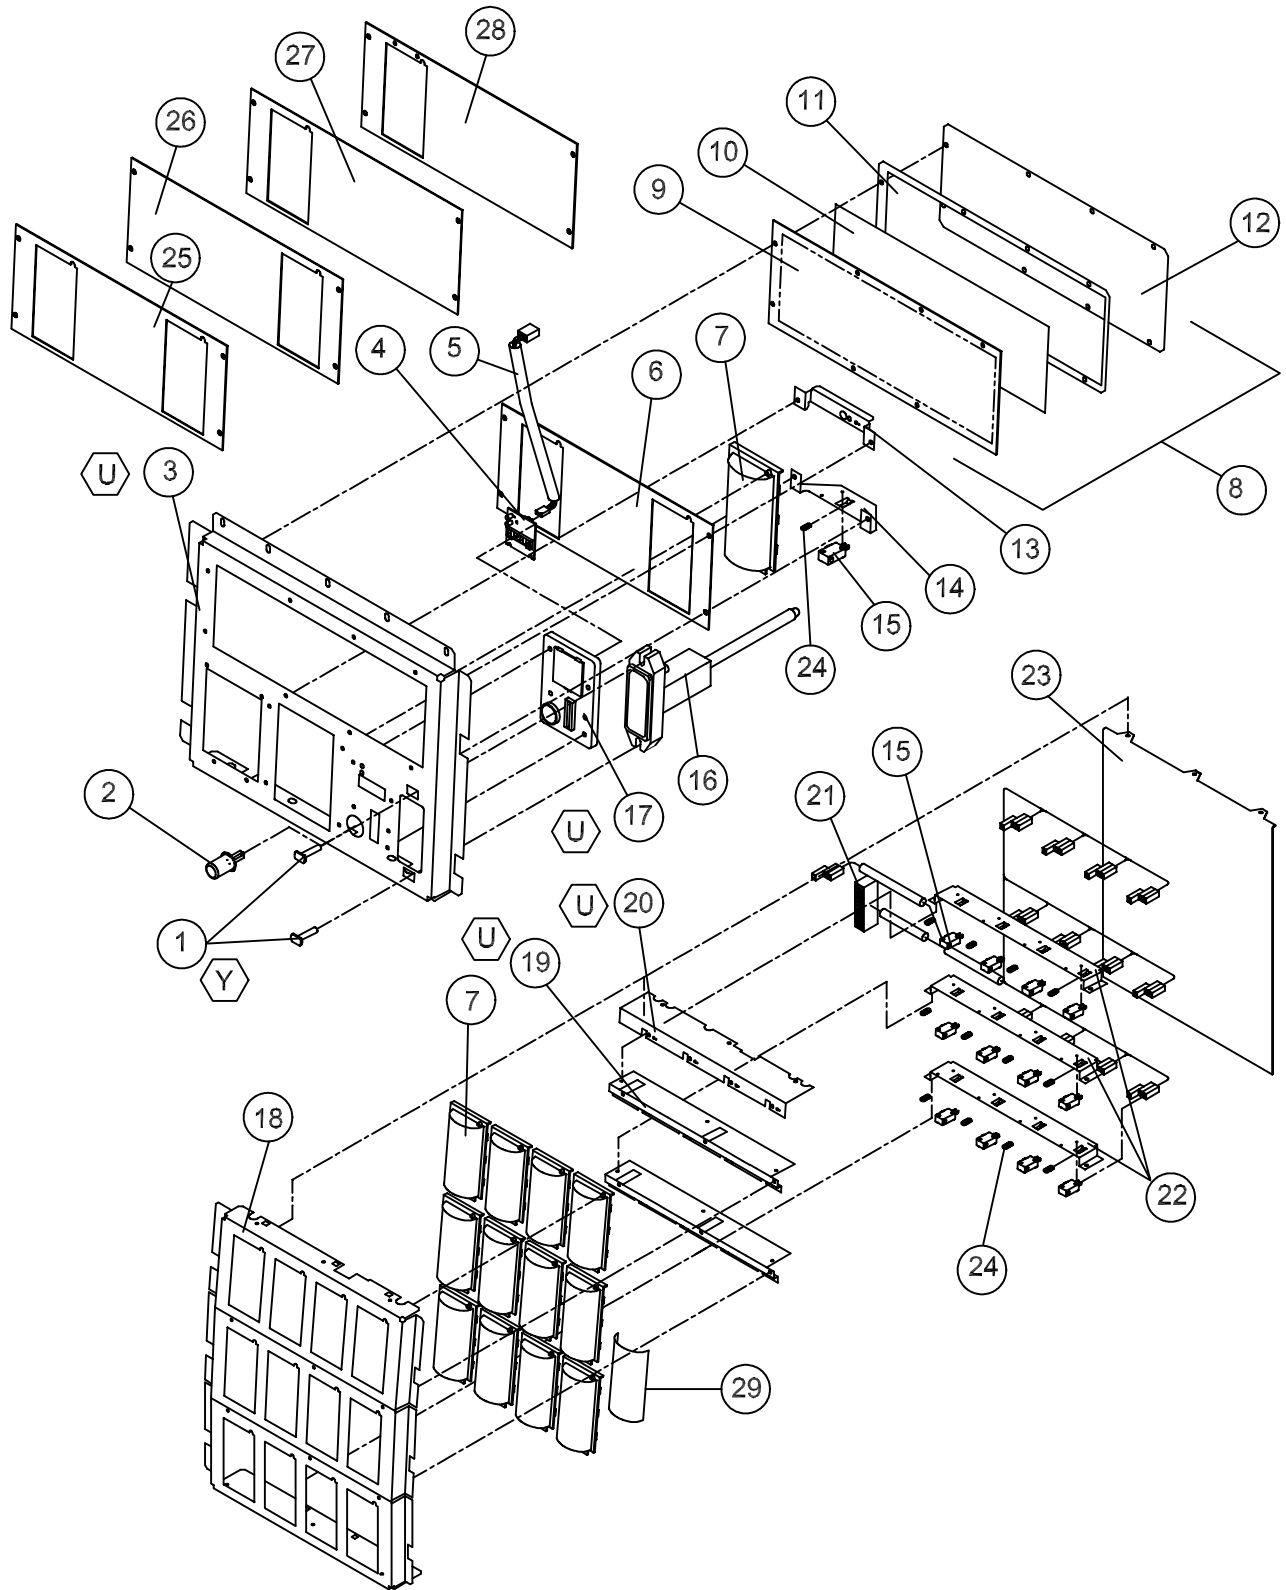

MARKETING VENDOR COCA-COLA SELECTION PANEL

ITEM NO.	DESCRIPTION	QTY REQ	PART NO.
1	T-HEAD BOLT 1/4"	2	V802148
2	COIN RETURN BUTTON	1	1050473
3	TRANSACTION PANEL	1	1120130-01
4	DISPLAY BOARD	1	1089678
5	DISPLAY HARNESS	1	1111252
6	ADAPTOR PLATE - FEATURE BUTTON	1	1120241
7	SELECTION BUTTON - FEATURE BUTTON	13	1113171
8	POS WINDOW ASSEMBLY	1	1120205
9	SMALL POS WINDOW	1	1120118
10	GRAPHIC - SMALL POS WINDOW (THIRSTY DECAL)	1	1093588-PS1
11	SPACER - POS WINDOW	1	1120120
12	PLATE - POS WINDOW	1	1120119
13	RETAINER -BUTTON TOP	1	1121024
14	RETAINER - BUTTON BOTTOM	1	1120015
15	SWITCH - SELECTION	13	1114791
16	LOCK ASSEMBLY - SEE PAGES MDC-8 - MDC-9	1	~
17	COIN INSERT GUIDE PLATE	1	1114872
18	SELECTION PANEL	1	1120044
19	RETAINER SWITCH MOUNT	2	1113848
20	RETAINER SELECTION BUTTON	1	1121025
21	SELECTION HARNESS	1	1113937
22	RETAINER BOTTOM SELECTION BUTTON	3	1120030
23	RAIN CURTAIN	1	1120114
24	SPRING	13	1029959
25	ADAPTOR PLATE - DOUBLE DBV (OPTIONAL)	1	1120241-01
26	ADAPTOR PLATE - NO DBV (OPTIONAL)	1	1120241-02
27	ADAPTOR PLATE DECAL - NO FEATURE BUTTON (OPTIONAL)	1	1093599-CY4
28	ADAPTOR PLATE - NO FEATURE BUTTON (OPTIONAL)	1	1120241-03
29	FLAVOR LABELS		*

* WHEN ORDERING FLAVOR LABELS, PLEASE PROVIDE STYLE.