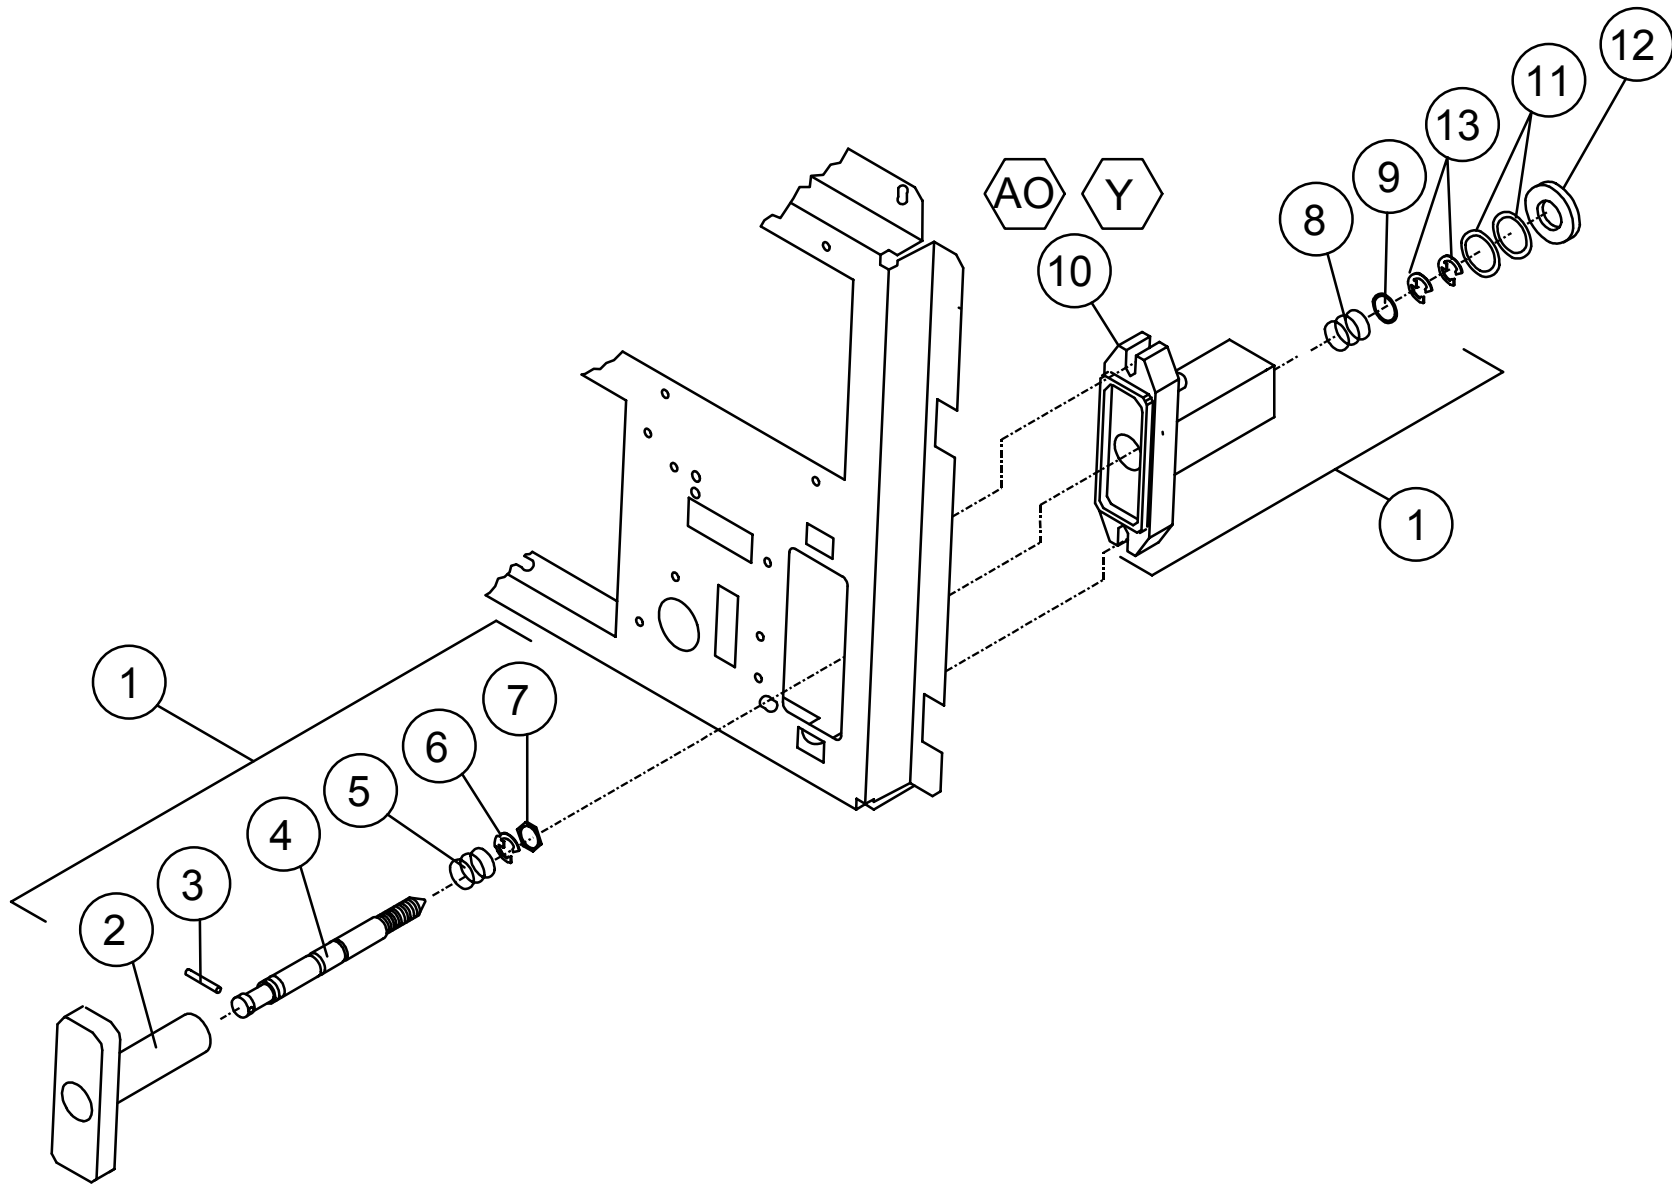

NOTE: WHEN ORDERING SIGN FACE, PLEASE PROVIDE **STYLE.

MARKETING VENDOR COCA-COLA SELECTION PANEL

ITEM NO.	DESCRIPTION	QTY REQ	PART NO.
1	T-HEAD BOLT 1/4"	2	V802148
2	COIN RETURN BUTTON	1	1050473
3	TRANSACTION PANEL	1	1120130-01
4	DISPLAY BOARD	1	1089678
5	DISPLAY HARNESS	1	1111252
6	ADAPTOR PLATE - FEATURE BUTTON	1	1120241
7	SELECTION BUTTON - FEATURE BUTTON	13	1113171
8	POS WINDOW ASSEMBLY	1	1120205
9	SMALL POS WINDOW	1	1120118
10	GRAPHIC - SMALL POS WINDOW (THIRSTY DECAL)	1	1093588-PS1
11	SPACER - POS WINDOW	1	1120120
12	PLATE - POS WINDOW	1	1120119
13	RETAINER -BUTTON TOP	1	1121024
14	RETAINER - BUTTON BOTTOM	1	1120015
15	SWITCH - SELECTION	13	1114791
16	LOCK ASSEMBLY - SEE PAGES MDC-8 - MDC-9	1	~
17	COIN INSERT GUIDE PLATE	1	1114872
18	SELECTION PANEL	1	1120044
19	RETAINER SWITCH MOUNT	2	1113848
20	RETAINER SELECTION BUTTON	1	1121025
21	SELECTION HARNESS	1	1113937
22	RETAINER BOTTOM SELECTION BUTTON	3	1120030
23	RAIN CURTAIN	1	1120114
24	SPRING	13	1029959
25	ADAPTOR PLATE - DOUBLE DBV (OPTIONAL)	1	1120241-01
26	ADAPTOR PLATE - NO DBV (OPTIONAL)	1	1120241-02
27	ADAPTOR PLATE DECAL - NO FEATURE BUTTON (OPTIONAL)	1	1093599-CY4
28	ADAPTOR PLATE - NO FEATURE BUTTON (OPTIONAL)	1	1120241-03
29	FLAVOR LABELS		*

* WHEN ORDERING FLAVOR LABELS, PLEASE PROVIDE STYLE.

MARKETING VENDOR COCA-COLA LOCK ASSEMBLY

ITEM NO.	DESCRIPTION	QTY REQ	PART NO.
1	T-HANDLE LOCK ASSEMBLY	1	1119236
2	T-HANDLE	1	1116732
3	PIN - STUD	1	387601
4	LOCK STUD	1	1114945
5	SPRING	1	389691
6	E-RING RETAINER	1	388589
7	HEX WASHER	1	387600
8	SPRING - HEAVY	1	389690
9	FLAT WASHER	1	387718
10	FLANGE	1	1116724
11	WASHER	1	V801023
12	VAPOR SEAL	1	388132
13	E-RING RETAINER	2	388589
~	GUARD - T-HANDLE LOCK ASSEMBLY (NOT SHOWN)	1	1119554